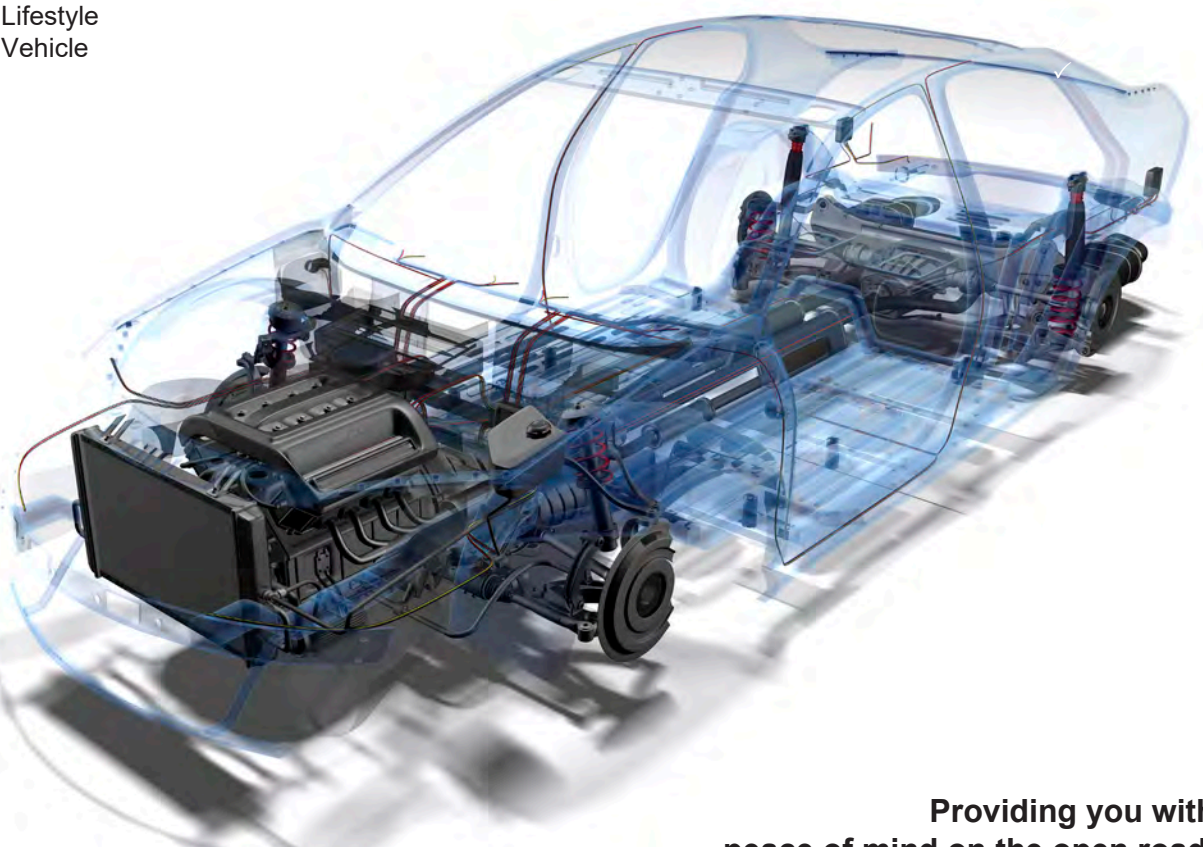

Providing you with peace of mind on the open road.

Customer Service / Claims: 800-663-1303
 Emergency Roadside Assistance: 877-558-6684

SCHEDULE OF COVERAGE

ENGINE

Supreme Wrap
Supreme
Deluxe
Select

Cylinder Block & Cylinder Heads*	✓	✓	✓	✓
All Internal Parts	✓	✓	✓	✓
Pistons & Piston Rings	✓	✓	✓	✓
Connecting Rods & Bearings	✓	✓	✓	✓
Crankshaft & Crankshaft Main Bearings	✓	✓	✓	✓
OHC Carriers	✓	✓	✓	✓
Camshaft & Camshaft Bearings	✓	✓	✓	✓
Cam Followers	✓	✓	✓	✓
Timing Chain, Belt, Gears	✓	✓	✓	✓
Timing Chain Cover*	✓	✓	✓	✓
Timing Chain Tensioners	✓	✓	✓	✓
Timing Chain and Belt Guides	✓	✓	✓	✓
Timing Belt & Gears	✓	✓	✓	✓
Timing Belt Pulley	✓	✓	✓	✓
Rocker Arms & Rocker Shafts	✓	✓	✓	✓
Rocker Bearings	✓	✓	✓	✓
Cylinder Head Valves	✓	✓	✓	✓
Valve Seals & Valve Seats	✓	✓	✓	✓
Valve Lifters & Valve Springs	✓	✓	✓	✓
Valve Retainers	✓	✓	✓	✓
Push Rods	✓	✓	✓	✓
Water Pump	✓	✓	✓	✓
Oil Pump & Oil Pump Housing	✓	✓	✓	✓
Harmonic Balancer	✓	✓	✓	✓
Oil Pan*	✓	✓	✓	✓
Intake Manifold	✓	✓	✓	✓
Exhaust Manifold	✓	✓	✓	✓
Valve Covers*	✓	✓	✓	✓
Engine Mounts	✓	✓	✓	✓
Seals & Gaskets	✓	✓	✓	✓
External Sensors			✓	✓
Block Heater			✓	✓
Engine Serpentine Belt Tensioner			✓	✓
Flywheel			✓	✓
Diesel Vacuum Pump			✓	✓